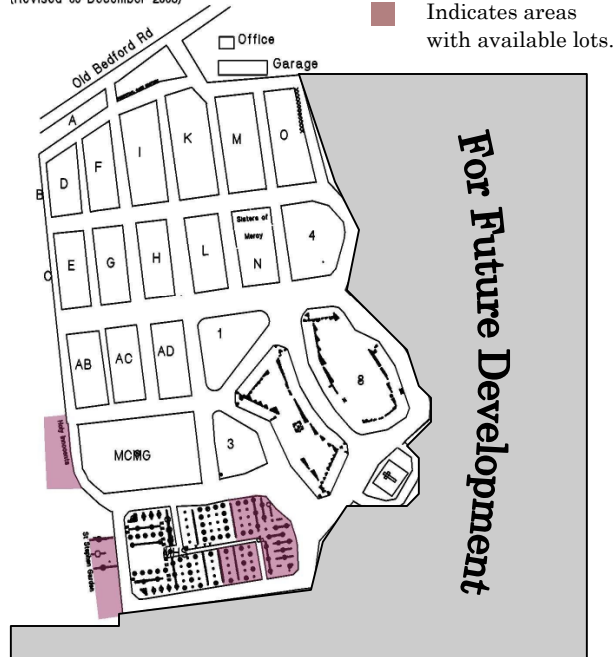

St Joseph's New Cemetery (Revised 09 December 2006)